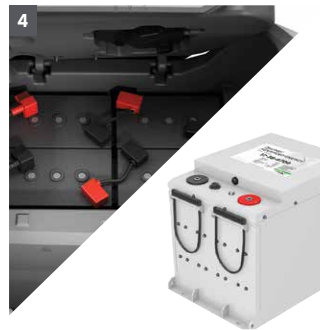

KÄRCHER

TOUGH ON DIRT, EASY ON YOU.

This rugged cylindrical brush scrubber can be deployed to challenging cleaning environments with confidence.

PROFESSIONAL | BR 85/100 W BP CLASSIC FLOOR SCRUBBER

TOUGHNESS MEETS EASE OF USE.

The BR 85/100 W Bp Classic is the ultimate cylindrical walk-behind scrubber with traction drive motor that will revolutionize your cleaning routine. This powerhouse is designed for simplicity, reliability, and ease of use, making it perfect for tackling challenging environments with exceptional cleaning ability and rugged construction. Its sturdy frame and excellent sight lines ensure maximum maneuverability, even in narrow spaces. With die-cast aluminum scrub decks and squeegee assemblies, this machine guarantees unbeatable durability, and the increased contact pressure (88 lbs) of its cylindrical brushes ensures exceptional cleaning. Thanks to the yellow color coding you have come to expect from Kärcher, identifying important operator touch points is a breeze. With a 34-inch working width and 43-inch suction width, this scrubber can cover up to 35,025 square feet per hour, running on a 24V/285 or 295 Ah battery that provides up to 4 hours of run time. The BR 85/100 W Bp Classic delivers excellent results every time, making cleaning simple, powerful, and effortless. Experience the BR 85/100 W Classic Bp - a reliable and efficient solution that allows you to get the job done with confidence.