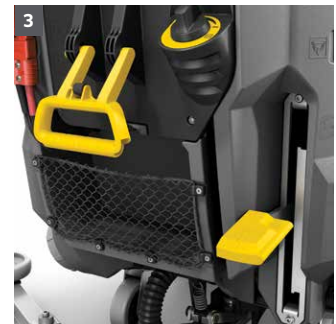

KÄRCHER

TOUGH ON DIRT, EASY ON YOU.

This rugged cylindrical brush scrubber can be deployed to challenging cleaning environments with confidence.

PROFESSIONAL | BR 85/100 W BP CLASSIC FLOOR SCRUBBER

TOUGHNESS MEETS EASE OF USE.

The BR 85/100 W Bp Classic is the ultimate cylindrical walk-behind scrubber with traction drive motor that will revolutionize your cleaning routine. This powerhouse is designed for simplicity, reliability, and ease of use, making it perfect for tackling challenging environments with exceptional cleaning ability and rugged construction. Its sturdy frame and excellent sight lines ensure maximum maneuverability, even in narrow spaces. With die-cast aluminum scrub decks and squeegee assemblies, this machine guarantees unbeatable durability, and the increased contact pressure (88 lbs) of its cylindrical brushes ensures exceptional cleaning. Thanks to the yellow color coding you have come to expect from Kärcher, identifying important operator touch points is a breeze. With a 34-inch working width and 43-inch suction width, this scrubber can cover up to 35,025 square feet per hour, running on a 24V/285 or 295 Ah battery that provides up to 4 hours of run time. The BR 85/100 W Bp Classic delivers excellent results every time, making cleaning simple, powerful, and effortless. Experience the BR 85/100 W Classic Bp - a reliable and efficient solution that allows you to get the job done with confidence.